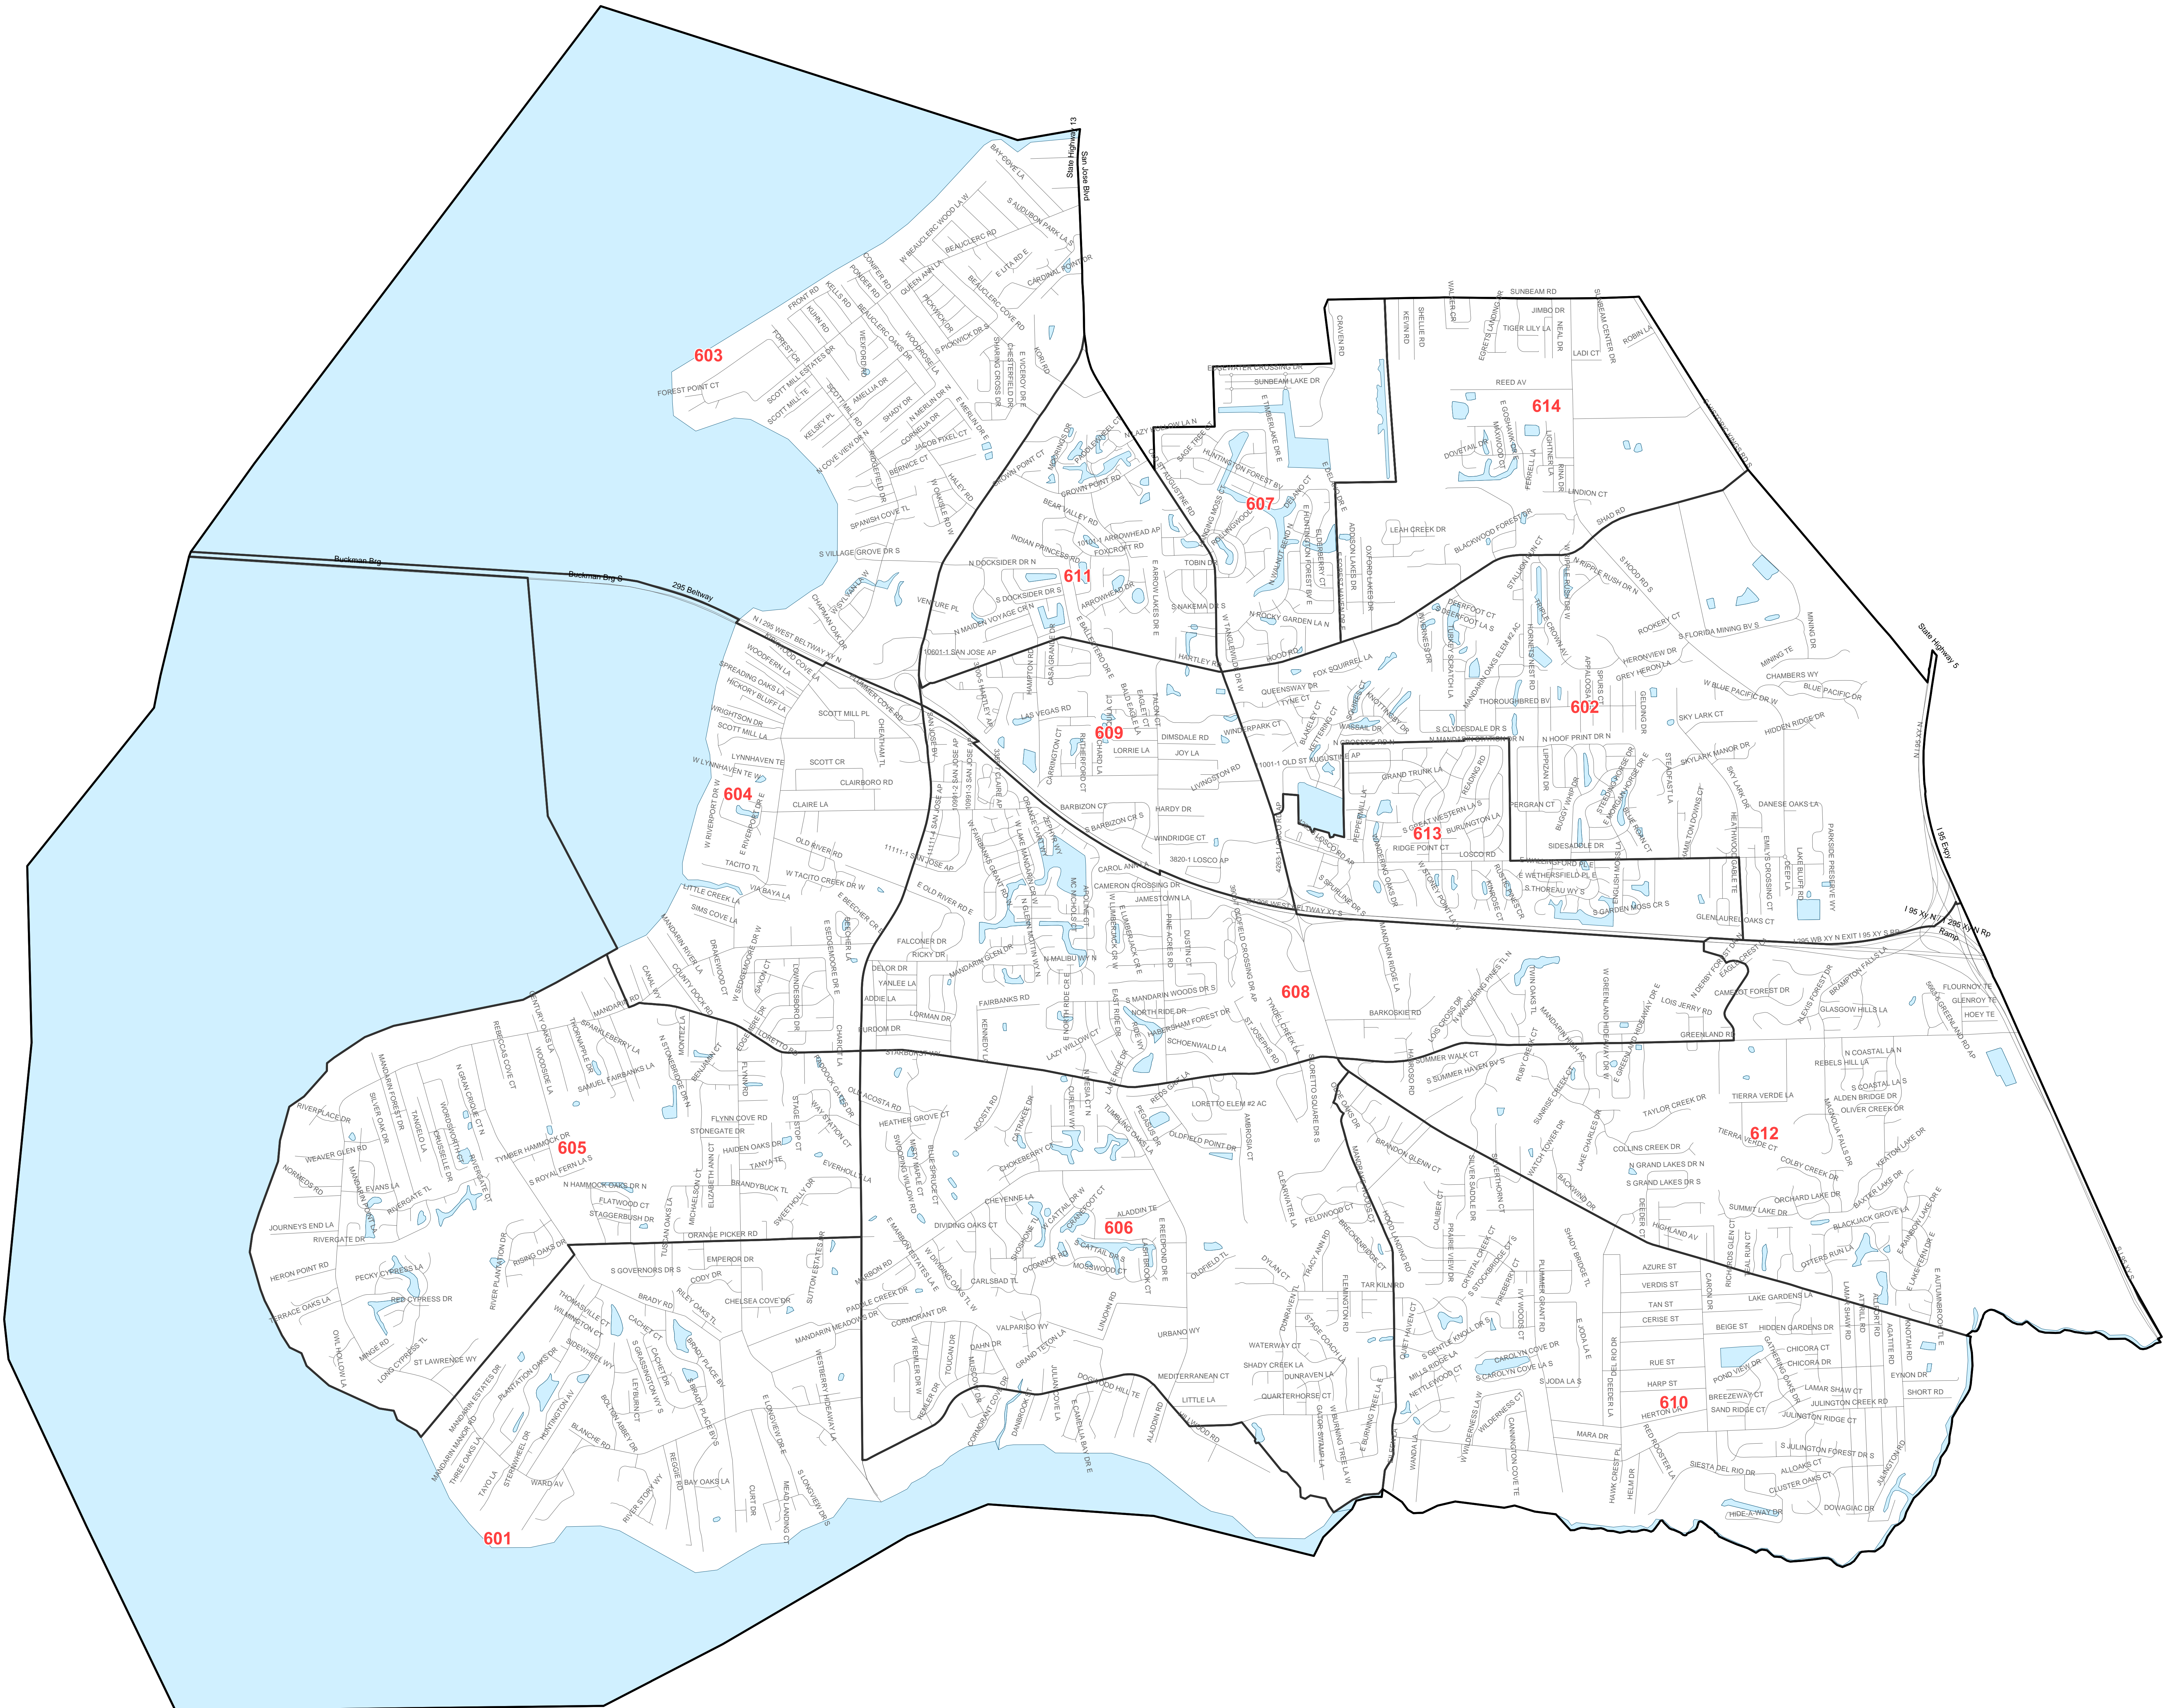

Duval County Supervisor of Elections

City Council District 6