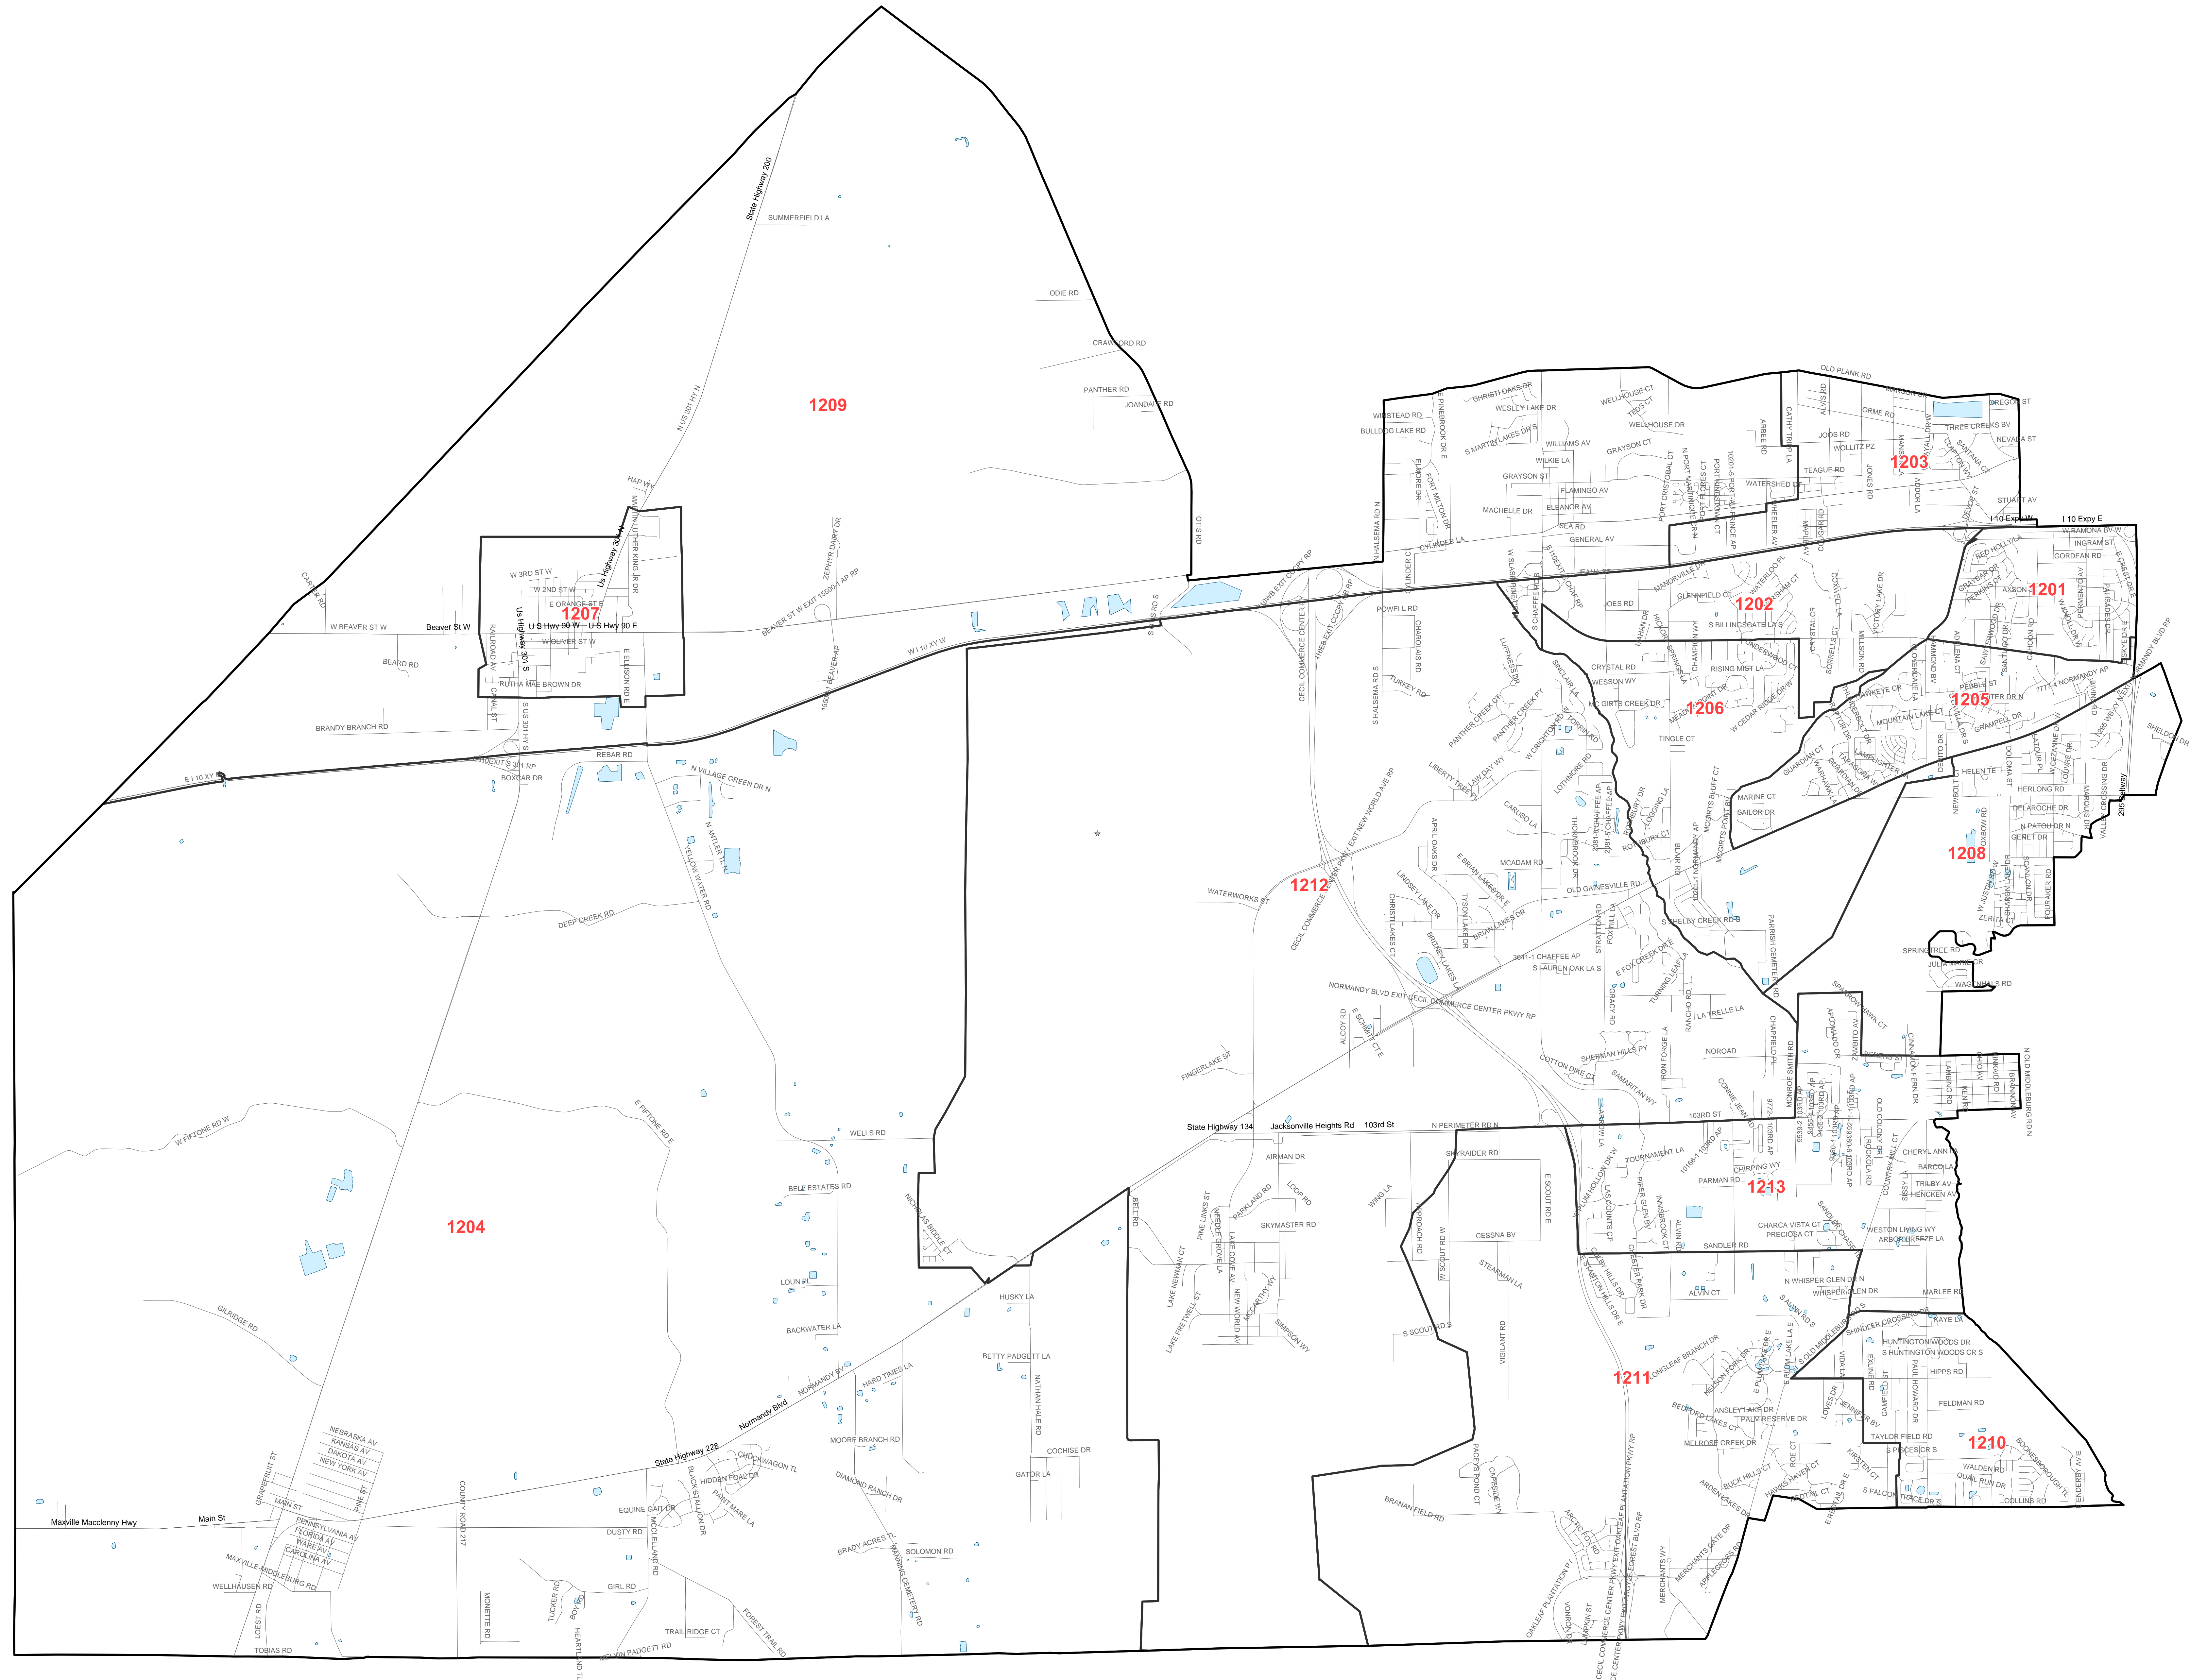

Duval County Supervisor of Elections City Council District 12