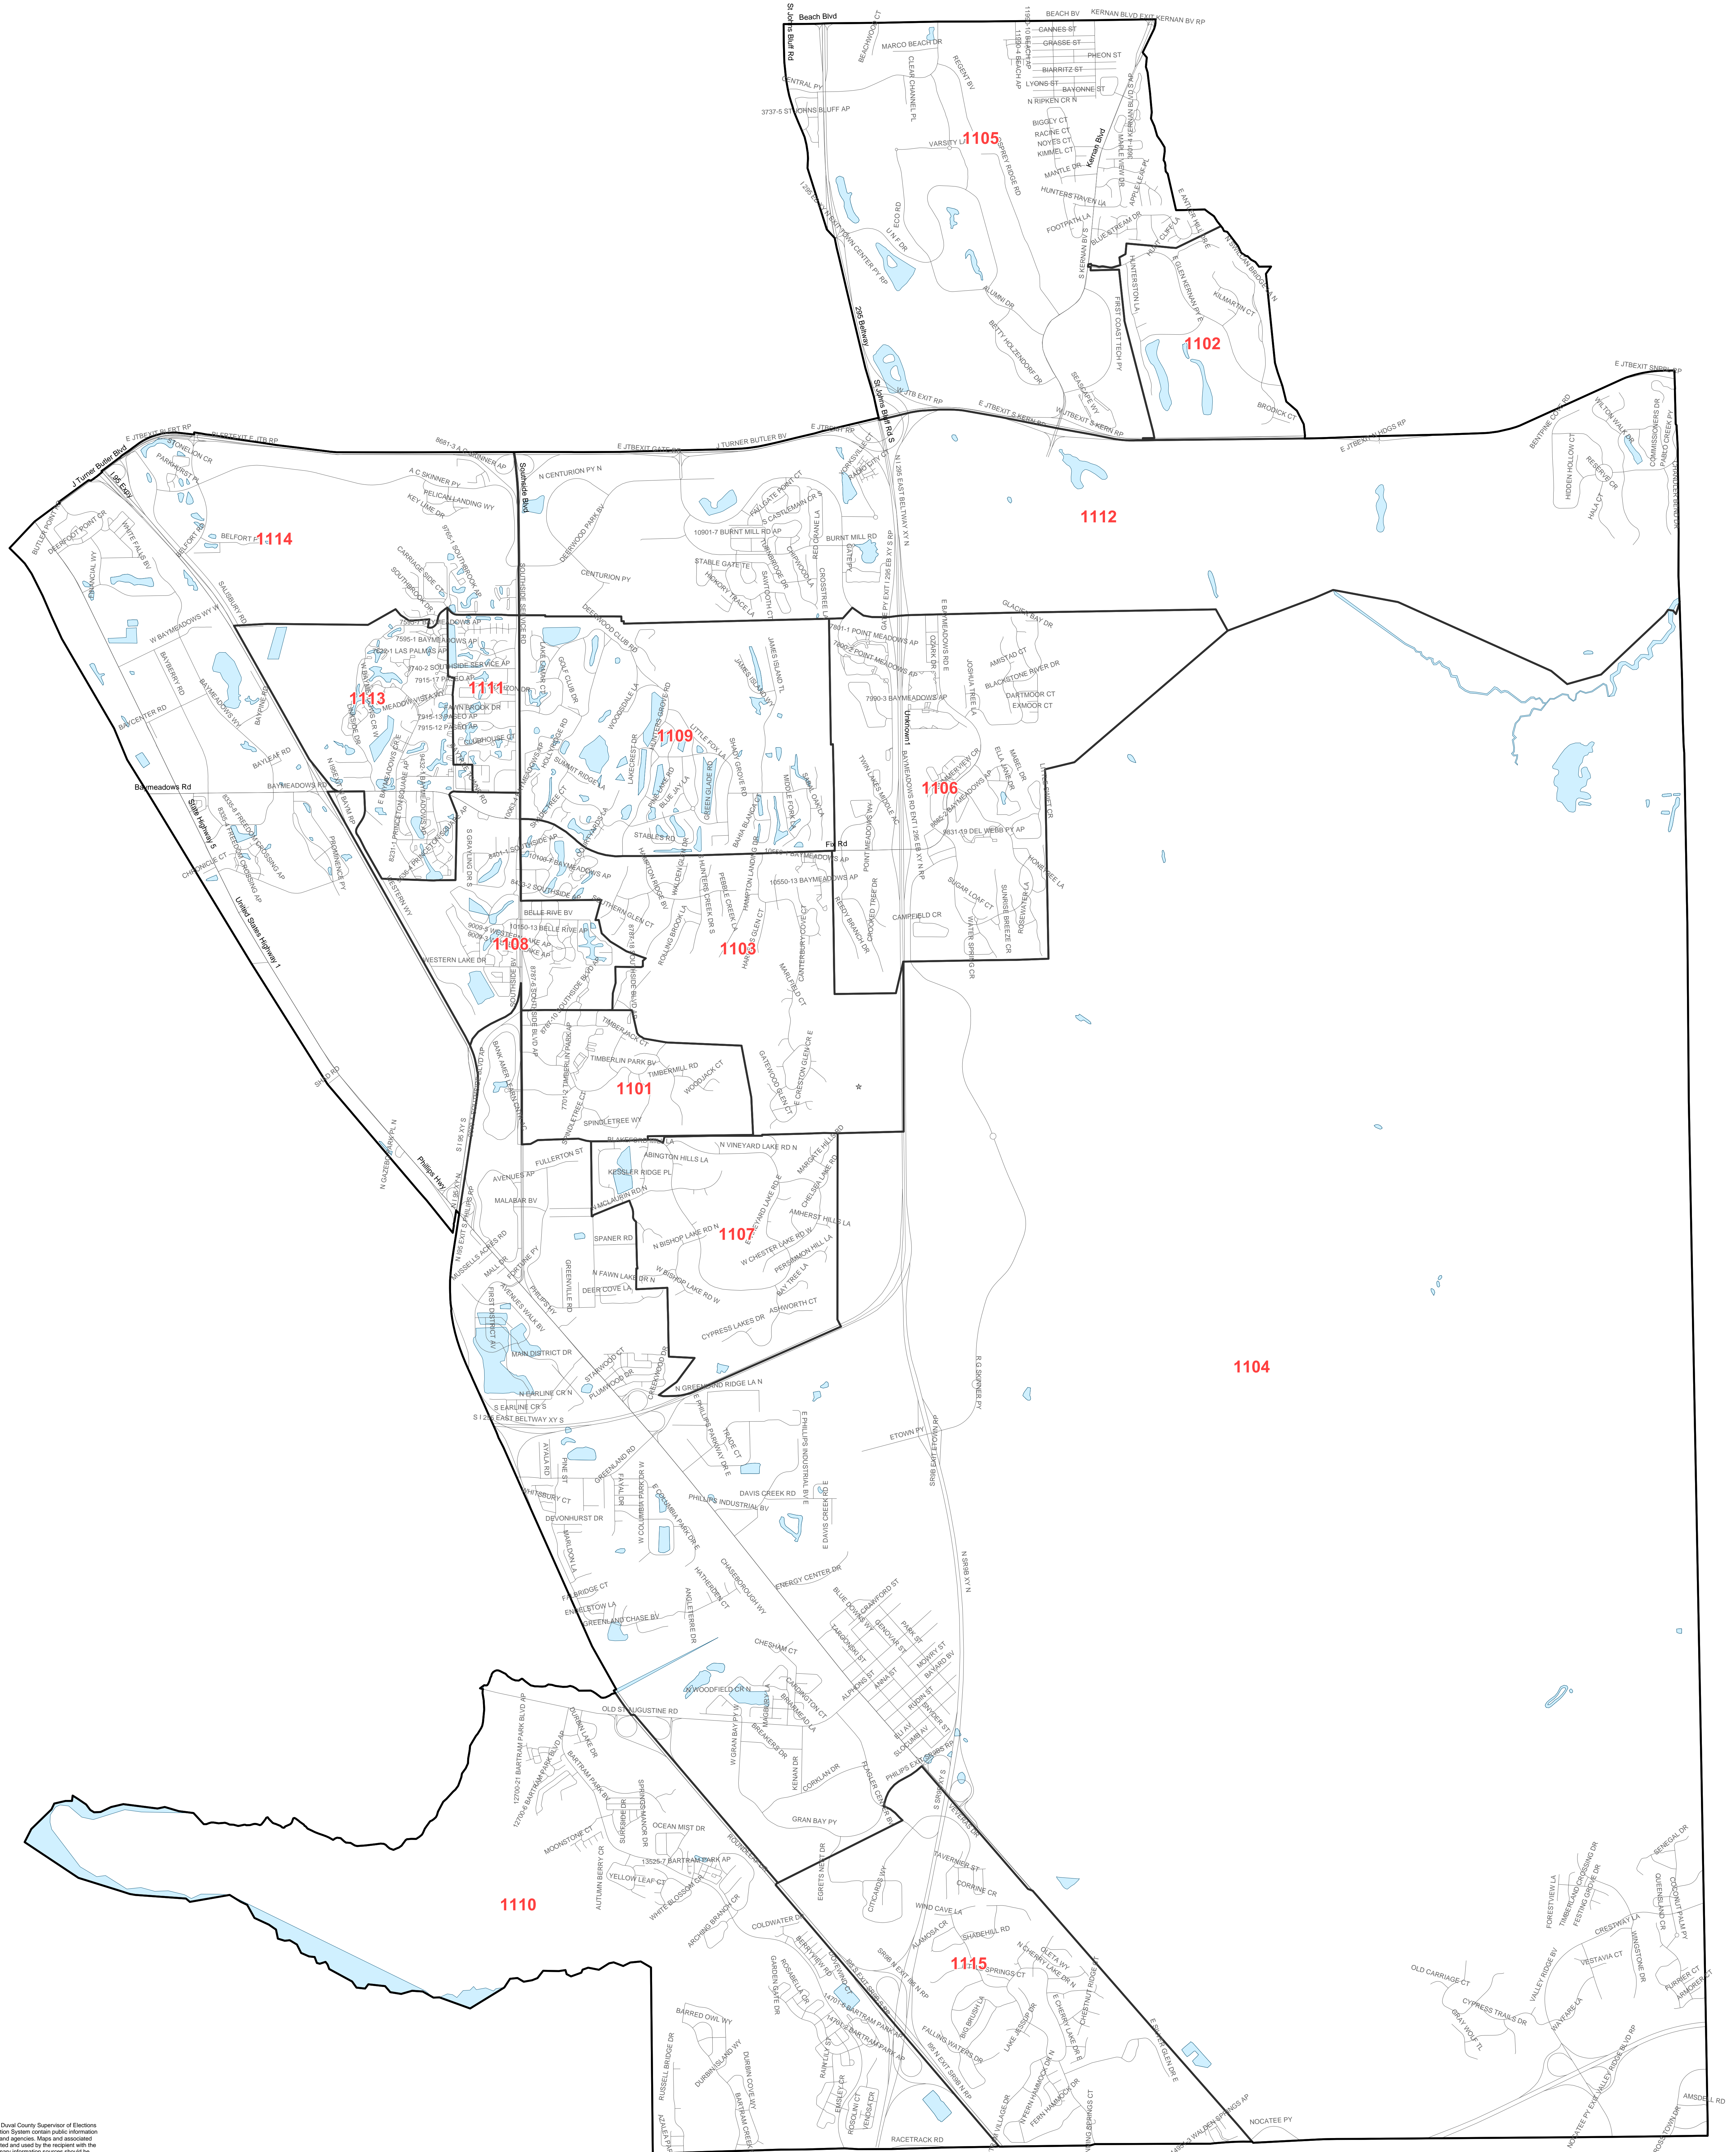

Duval County Supervisor of Elections City Council District 11