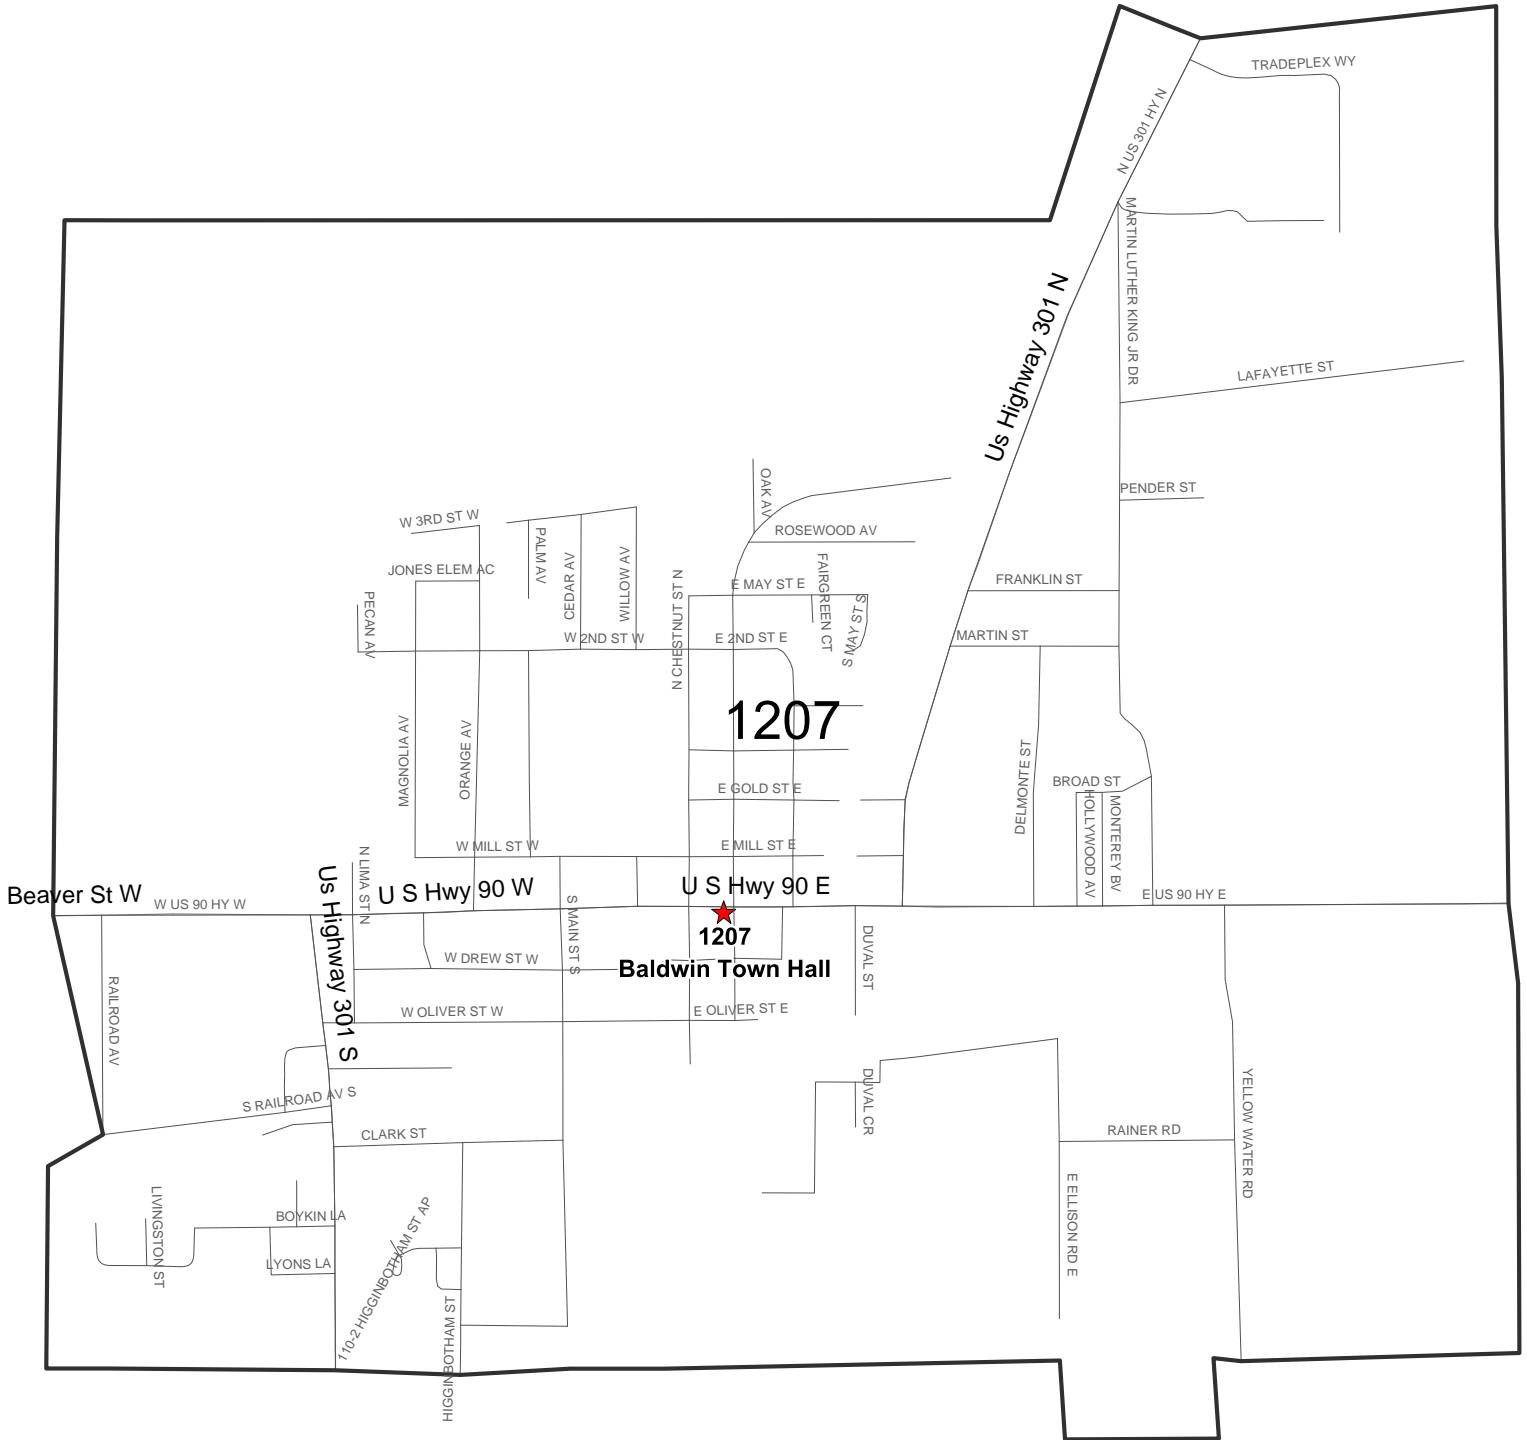

Duval County Supervisor of Elections

Baldwin

Precincts 1207