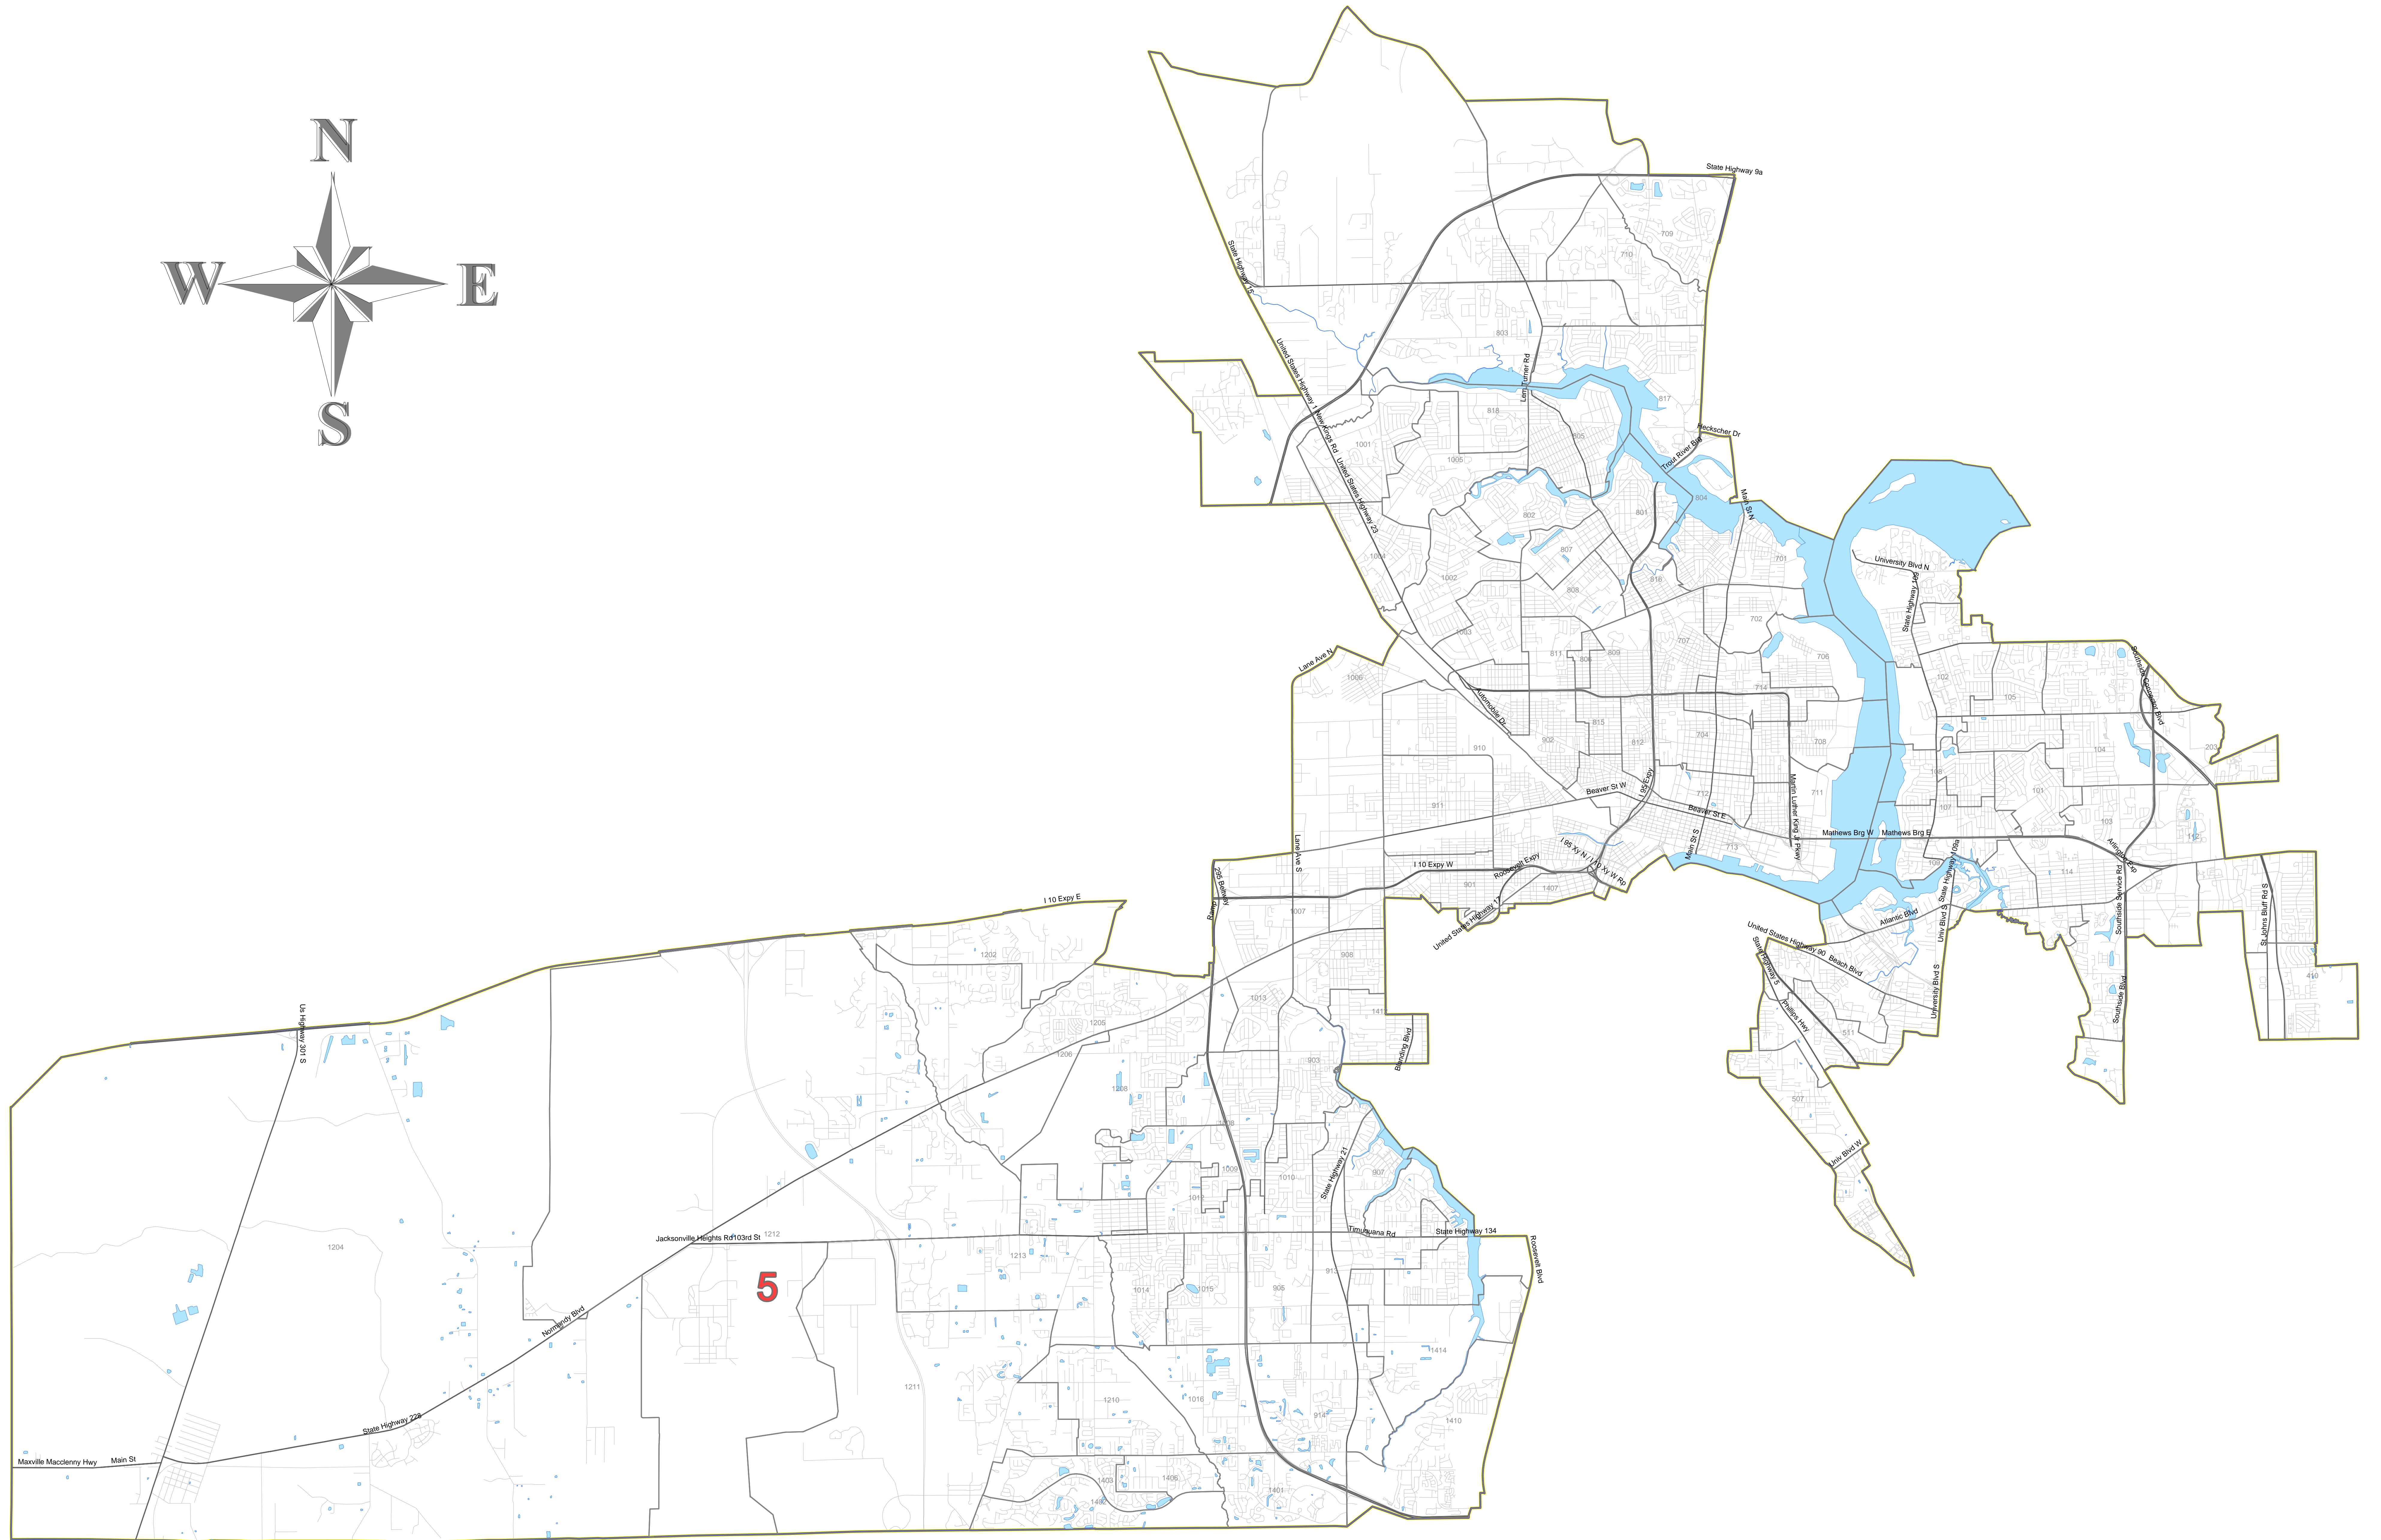

Duval County Supervisor of Elections Congressional District 5