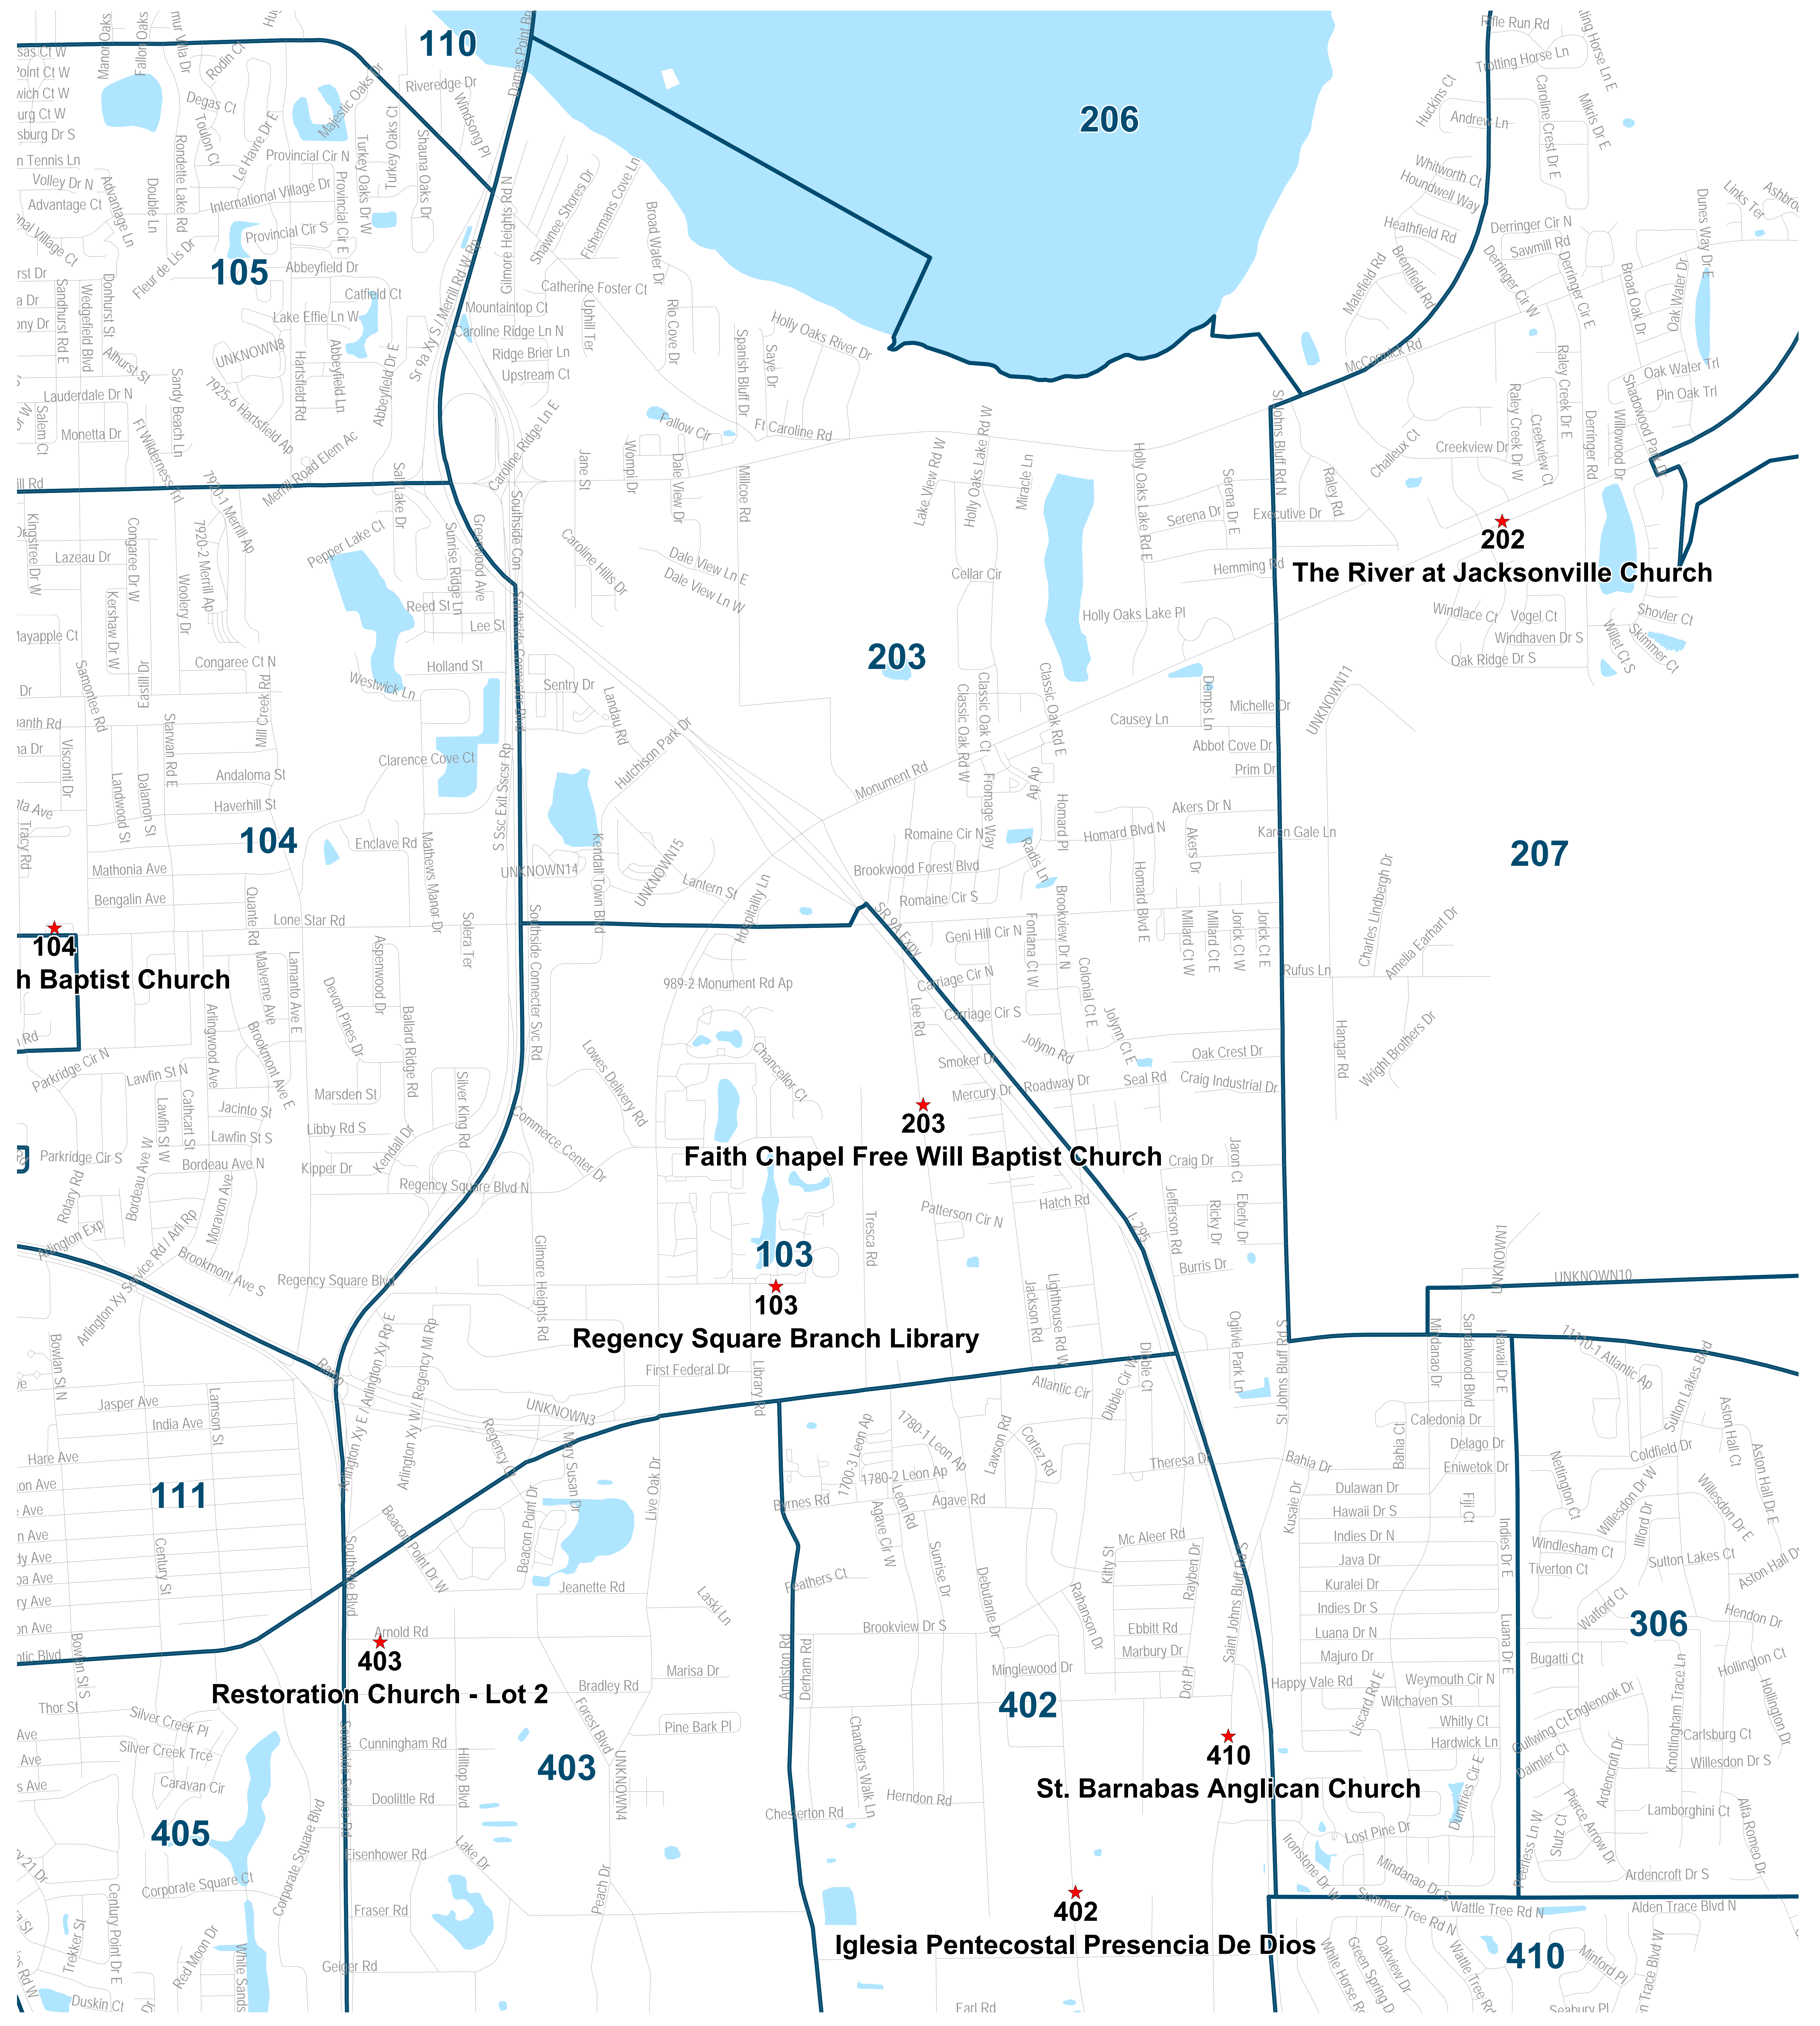

Duval County Supervisor of Elections Precinct 203

Faith Chapel Free Will Baptist Church
635 Lee Rd
Jacksonville, FL 32225