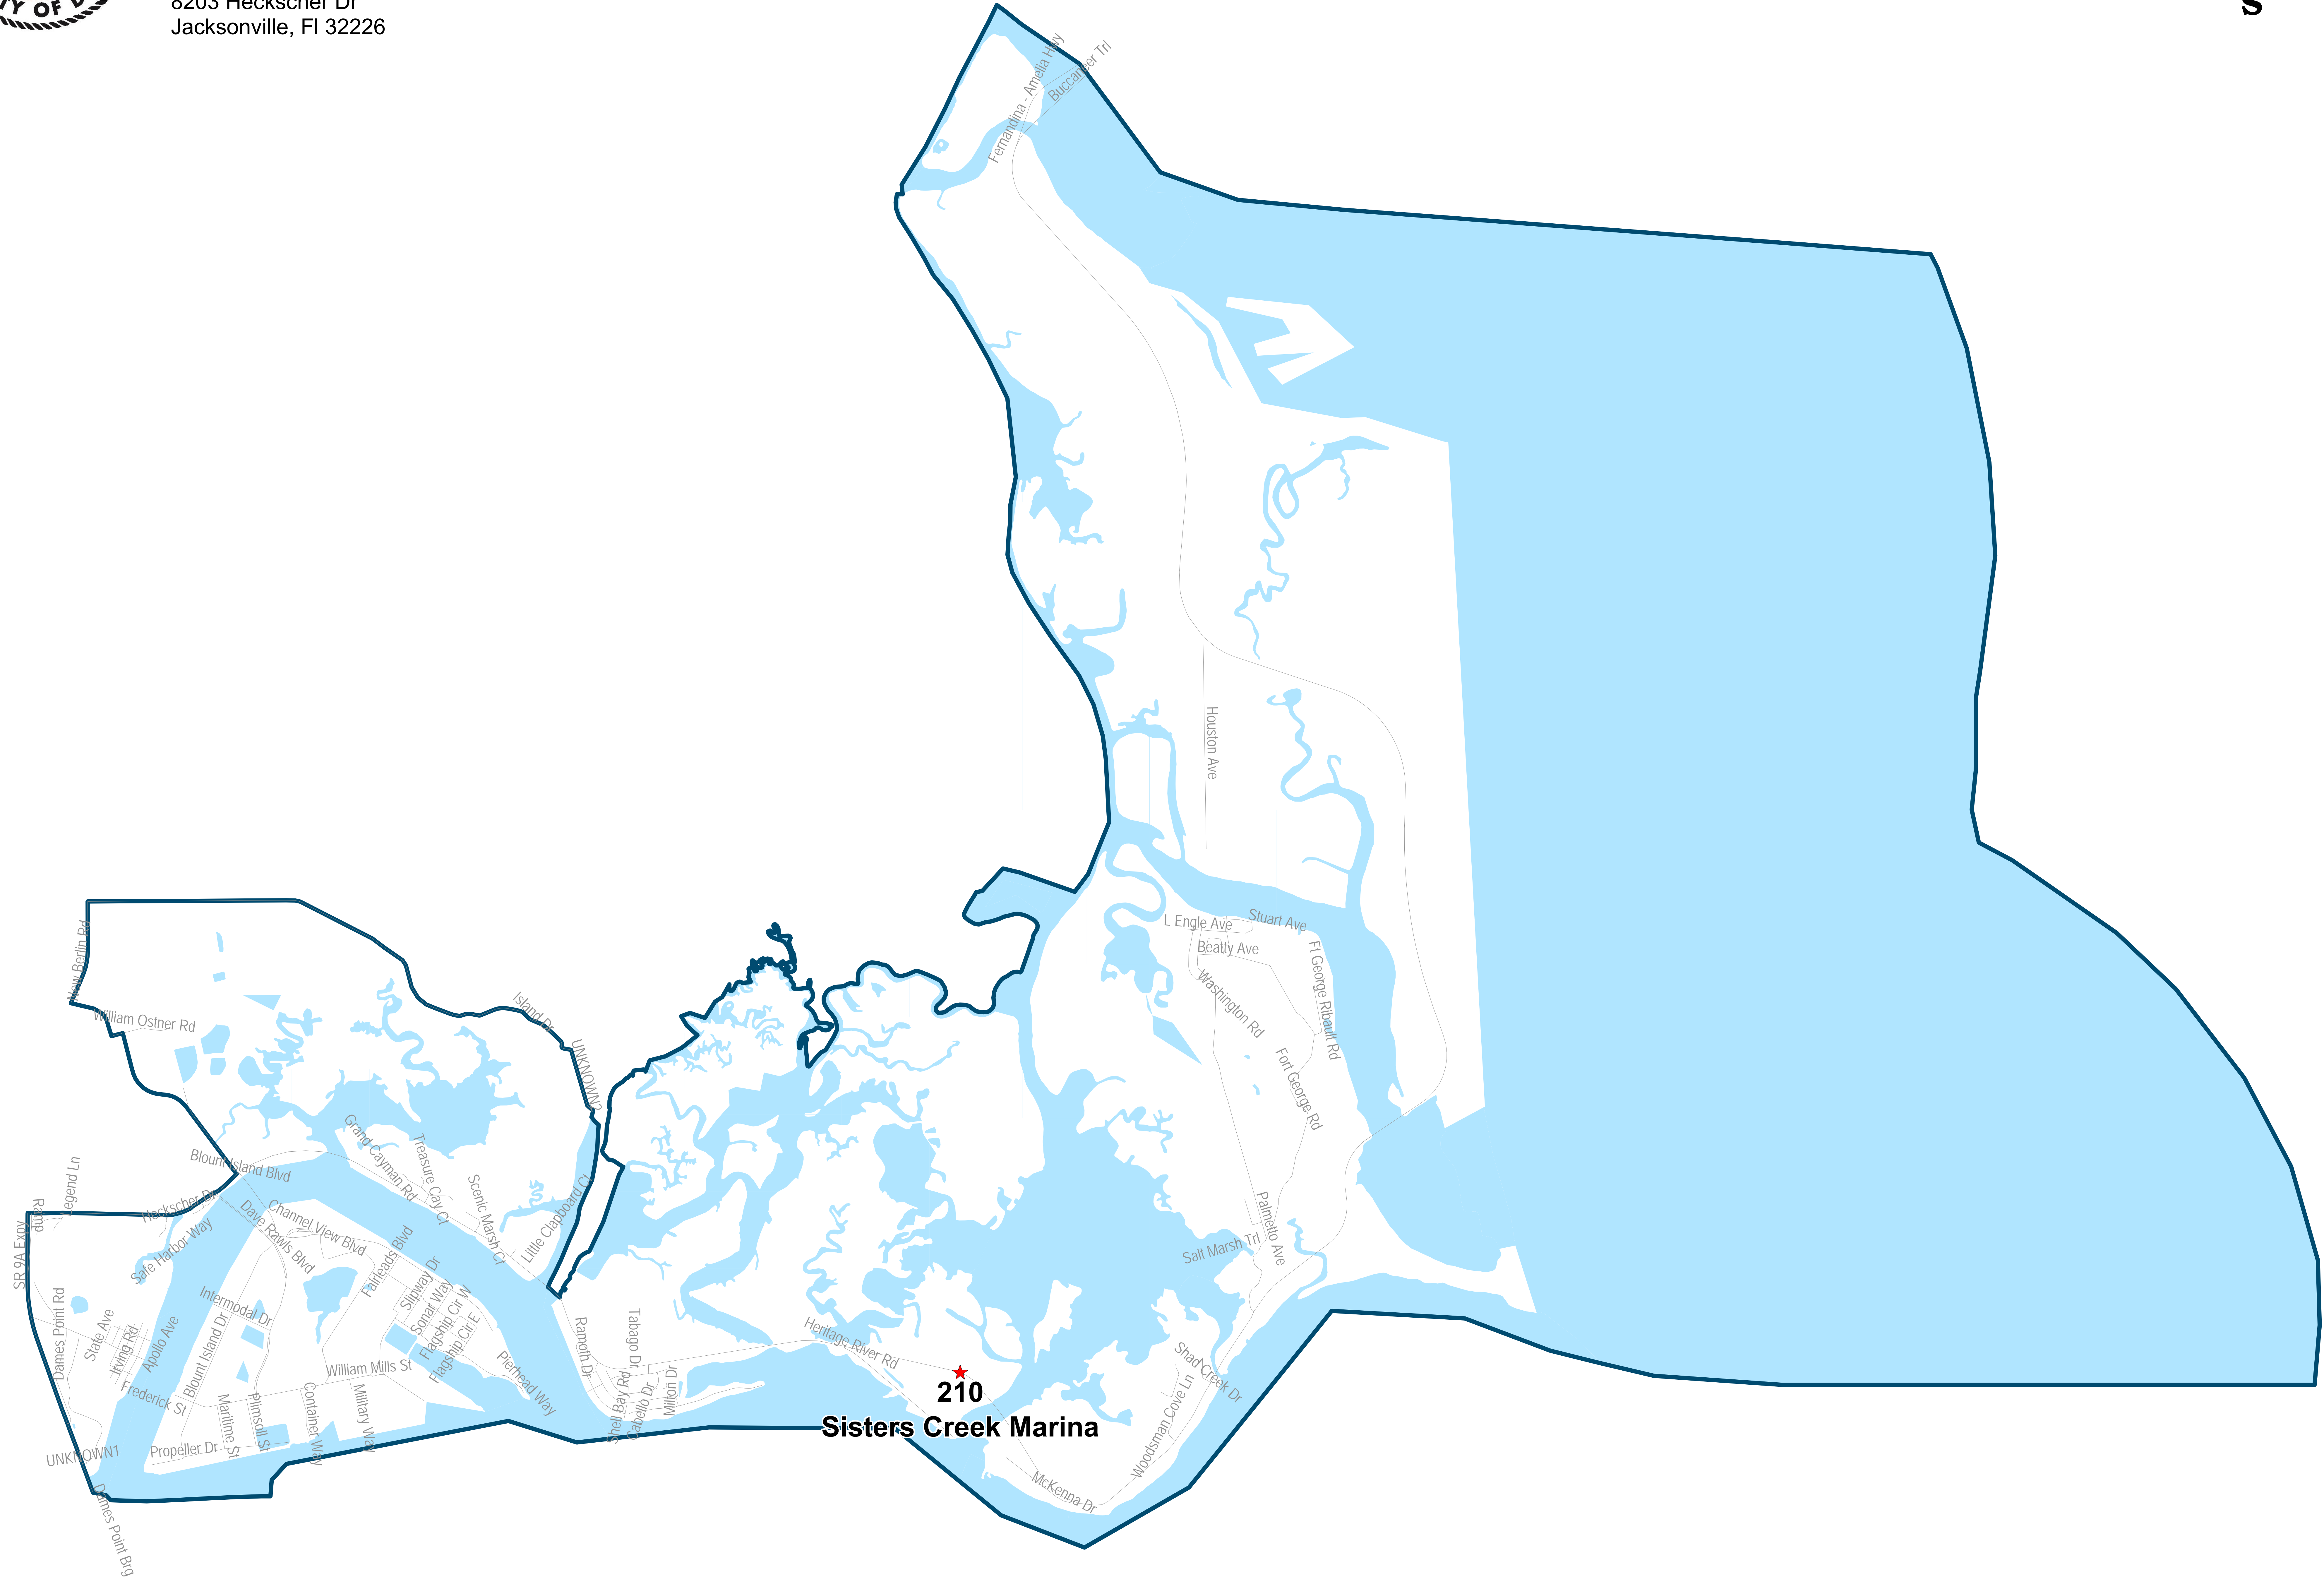

Duval County Supervisor of Elections Precinct 210

Sisters Creek Marina
8203 Heckscher Dr
Jacksonville, FL 32226

210
Sisters Creek Marina