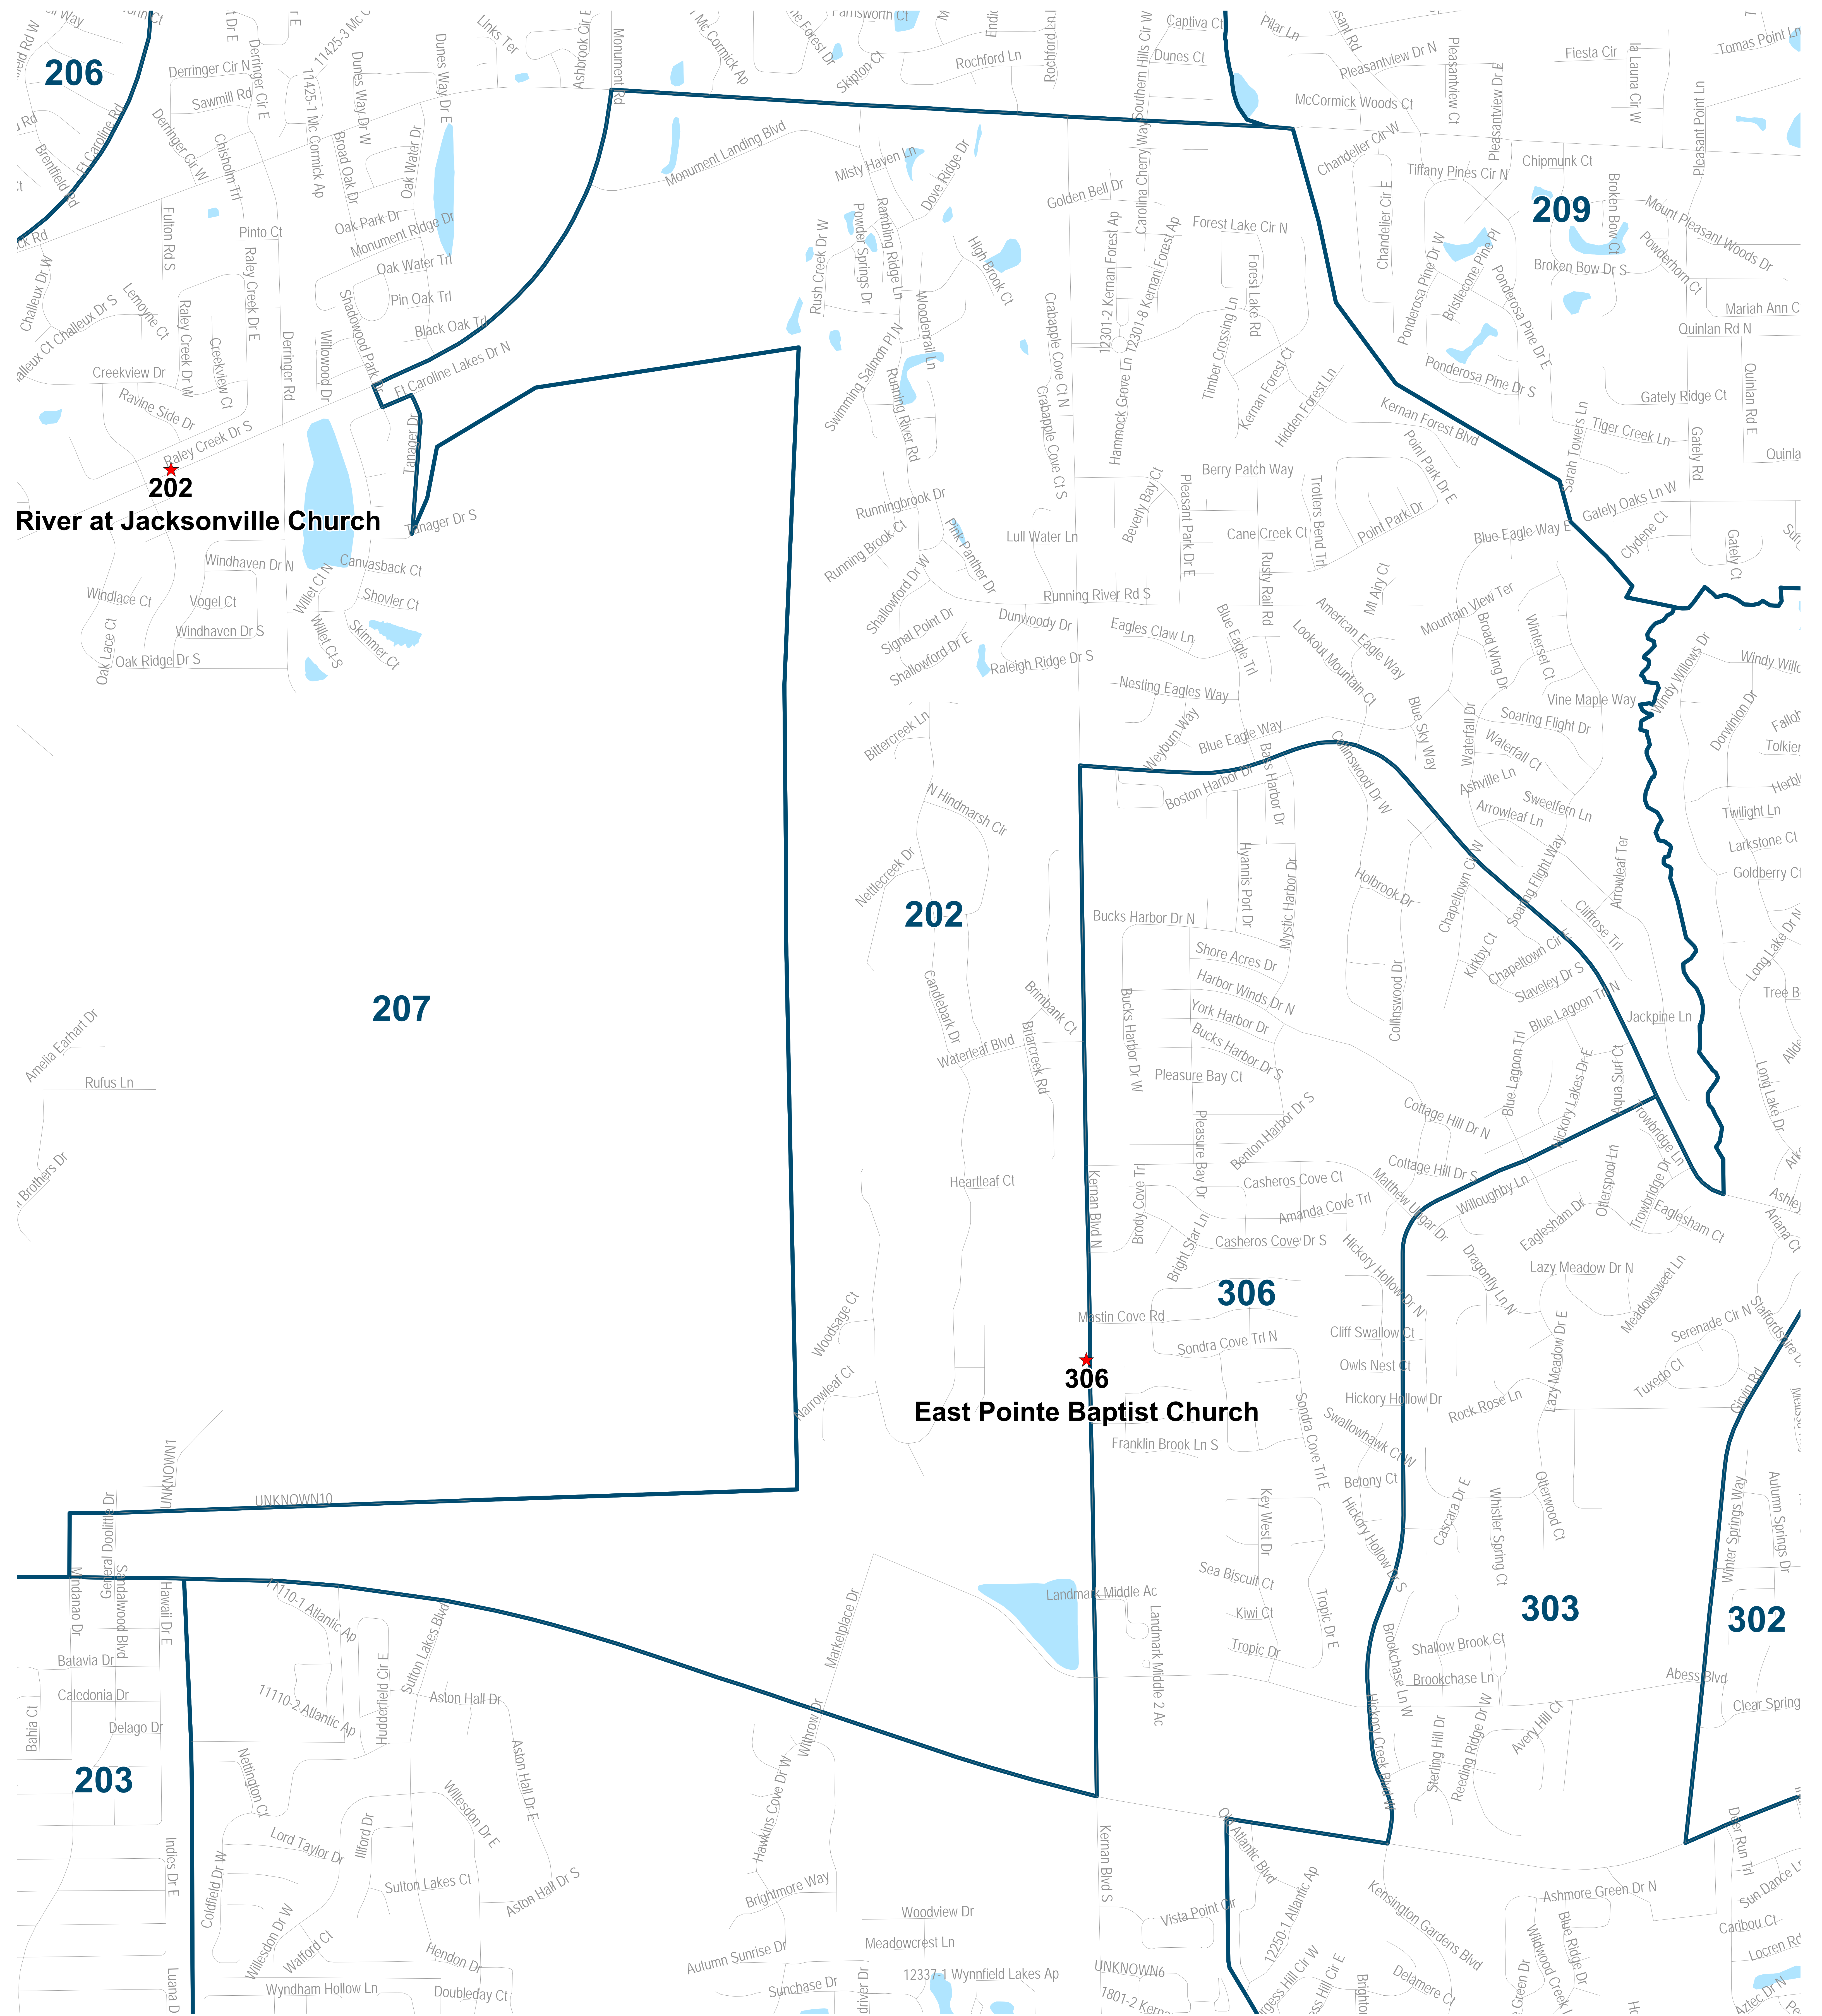

Duval County Supervisor of Elections Precinct 202

The River at Jacksonville Church
1820 Monument Rd
Jacksonville, FL 32225