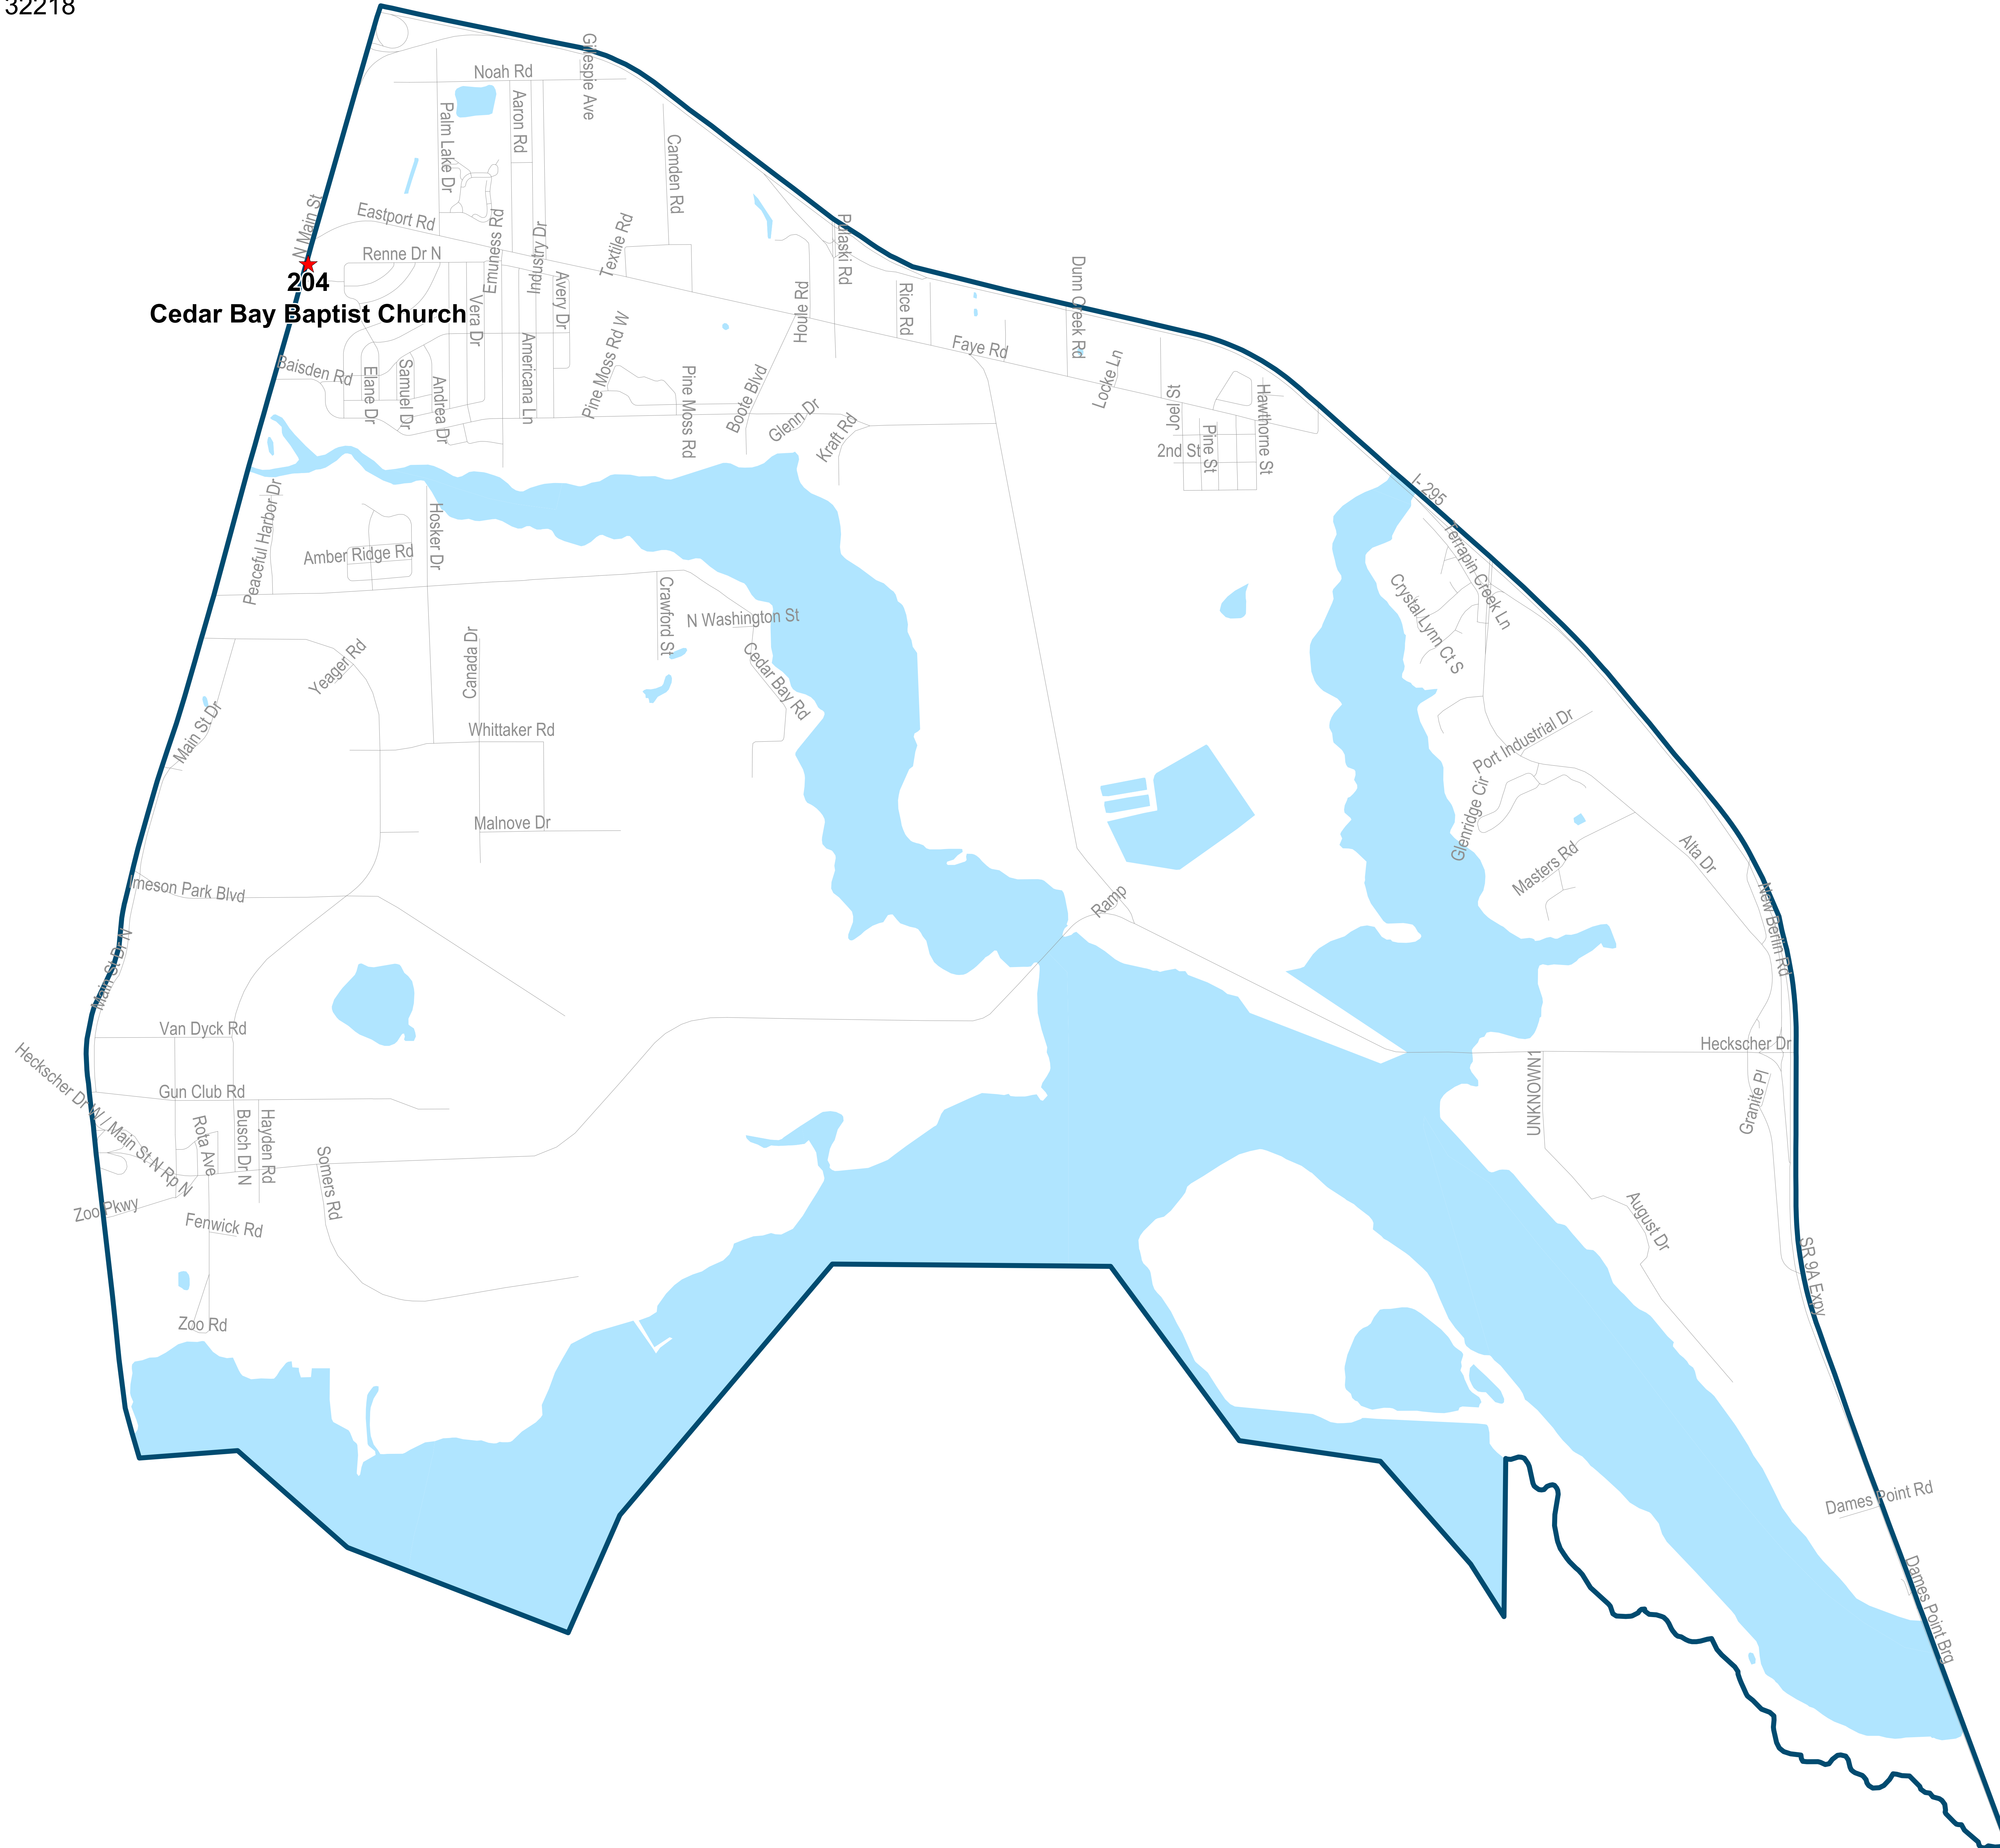

Duval County Supervisor of Elections Precinct 204

Cedar Bay Baptist Church
11553 N Main St
Jacksonville, FL 32218