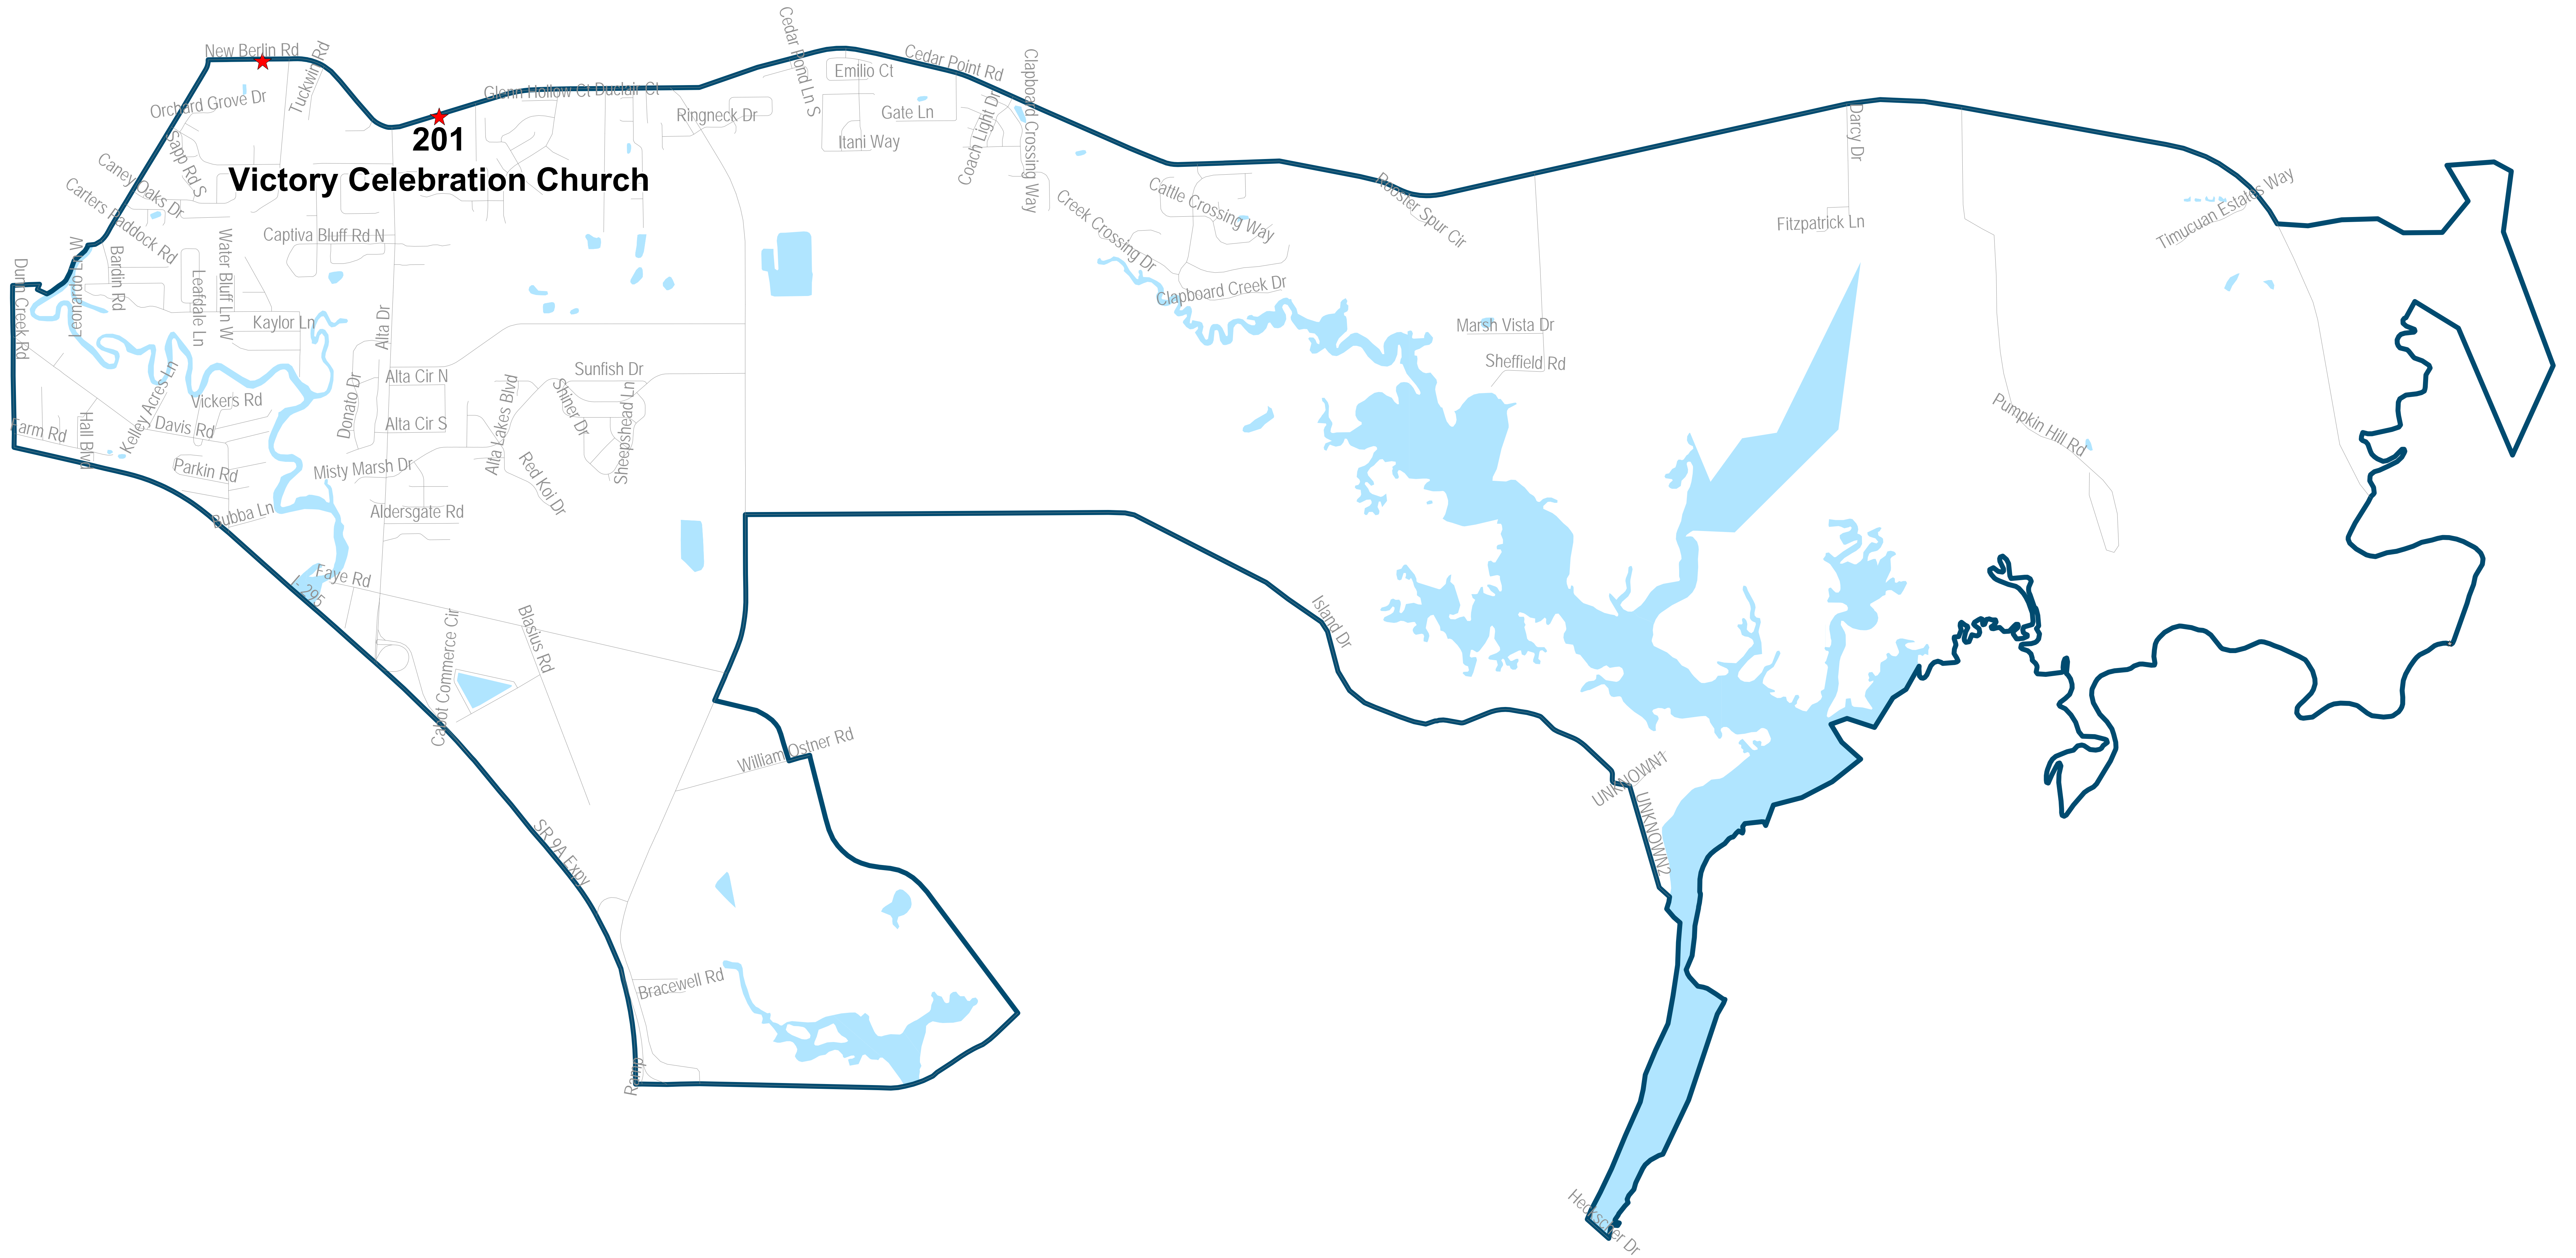

# Duval County Supervisor of Elections Precinct 202

The River at Jacksonville Church  
1820 Monument Rd  
Jacksonville, FL 32225

Map generated using the Duval County Supervisor of Elections Office Geographic Information System. Original public information from various departments and agencies. Maps and associated information must be accepted and used by the recipient with the understanding that the primary information sources should be consulted for verification of the information contained on these maps. As such, the Duval County Elections Office provides no warranty, expressed or implied, concerning the accuracy, completeness or reliability of the information displayed on this electronic map. The Duval County Supervisor of Elections Office assumes no liability whatsoever associated with the use or misuse of such data.